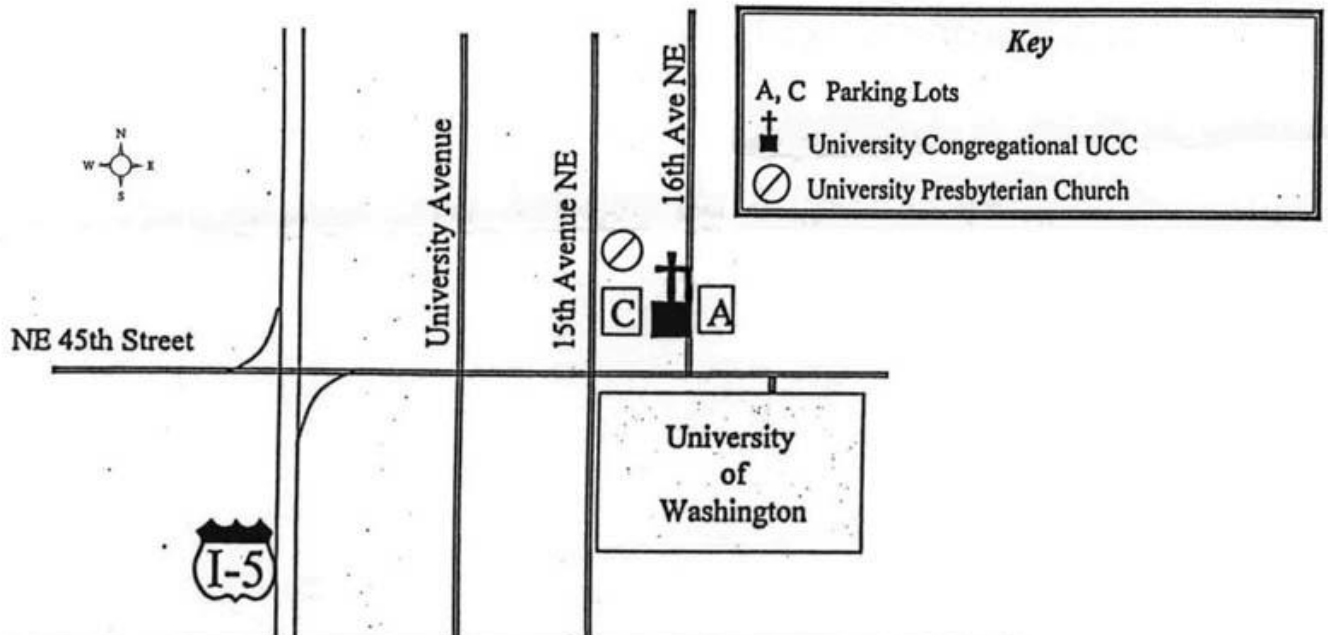

Parking at University Congregational United Church of Christ

If the parking lots for the church are all full,
the following pay lots are nearby:

- The main lot at the Univ. of Washington: the entrance is off NE 45th St. at 17th Ave. NE (free parking Sat. afternoon and Sunday)
- The parking garage on the west side of 15th Ave. NE half way between NE 45th St. and NE 47th St.