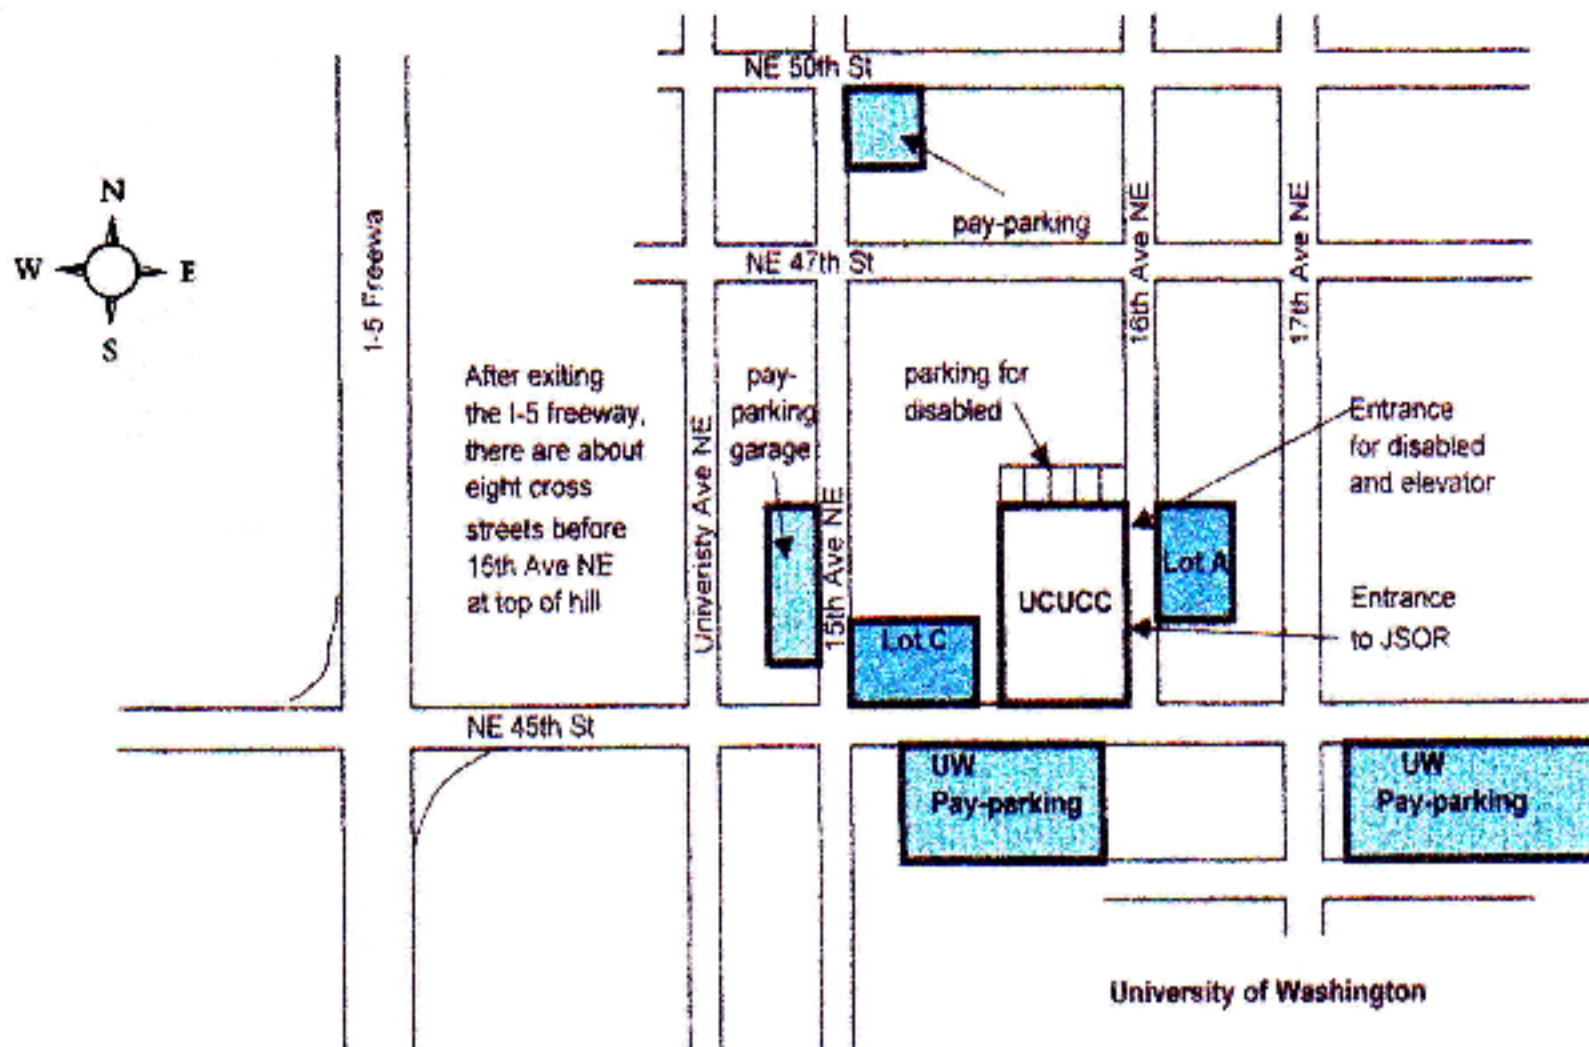

Parking at University Congregational UCC

Dimensions are not to scale.

PARKING FOR UCUCCEVENTS

University Congregational United Church of Christ parking lots:

Lot A is on the east side of 16th Ave NE across from the church.

Lot C is on the east side of 15th Ave NE across the alley from the church.

PARKING – ALTERNATIVE CHOICES

If the church parking lots are full, the following pay-for-parking lots are available.

1. **University of Washington** – Entrance to Lots N1 and N5 is off NE 45th St at 17th Ave NE. This is the recommended choice for alternative parking. You may also find parking in the Central Garage Parking Plaza. The entrance is on the east side of 15th Ave NE at NE 41st St. Check here for UW parking map and current parking fees: <http://www.washington.edu/facilities/transportation/commuterservices/parking/lots>

2. **Parking Garage** on the west side of 15th Ave NE, half way between NE 45th St and NE 47th St

3. **University Christian Church** — lot at 15th Ave NE and NE 50th St across the street from University Christian Church.